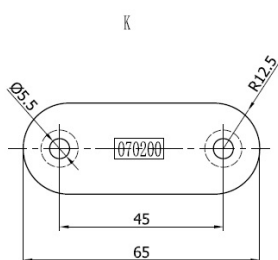

PRODUCT SHEET

Description:

Flat Fixed Rail Support, SS316-Brushed, $\varnothing 42,4 \times 2,0 \times 81 \text{mm}$

Item number:

22.10.399-0

Units	Box	Carton	HS Code	Barcode
Pcs.	4	40	8302419000	
				5704866108508