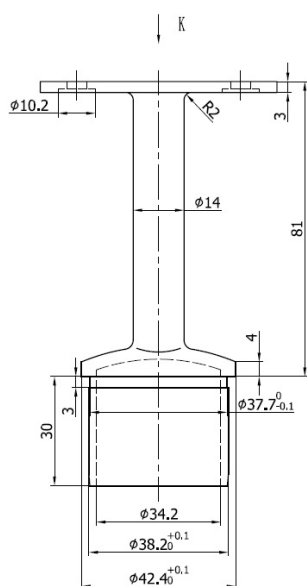

PRODUCT SHEET

Description:

Flat Fixed Rail Support, SS316-Brushed, $\varnothing 42,4 \times 2,0 \times 81 \text{mm}$

Item number:

22.10.399-0

Units	Box	Carton	HS Code	Barcode
Pcs.	4	40	8302419000	
				5704866108508